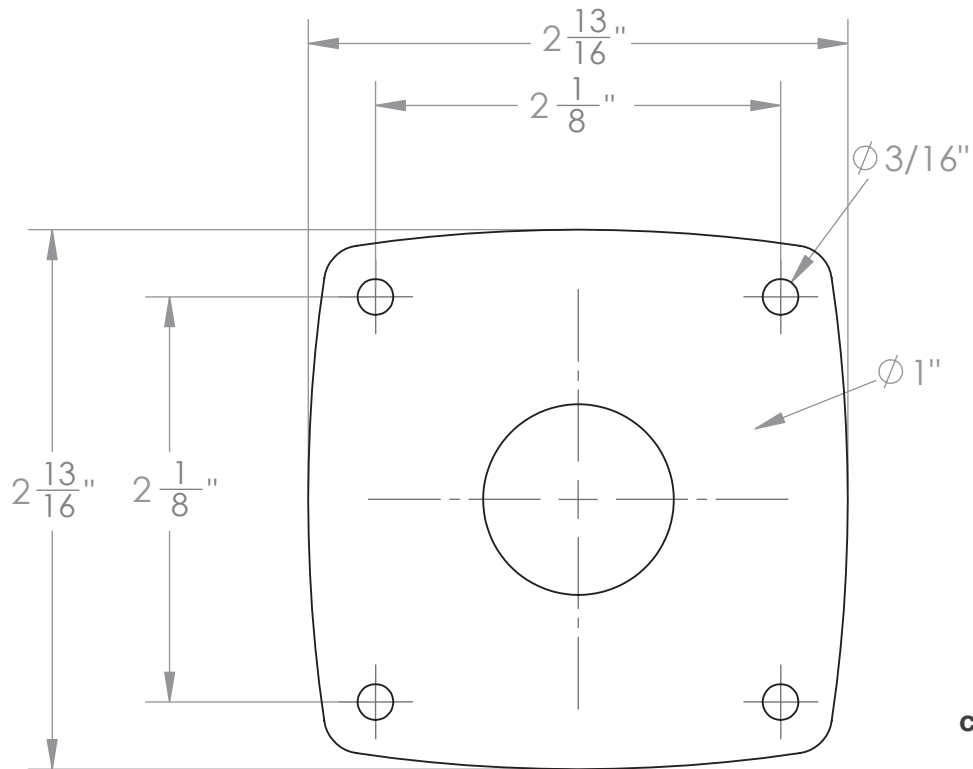

EIC Display Templates

For Lower And Upper Helm Displays

Must be printed or
copied at 100% scale